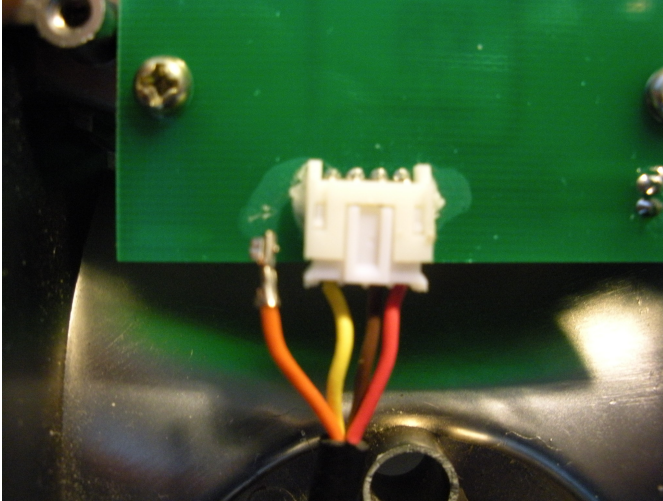

Last update 06/25/2012

Disable E4 inside Lock Push Button:

New Style Eternity 4:

Disconnect Orange wire from connector.

Disable E4 inside Lock Push Button:

Old style Eternity 4:

Disconnect Blue wire from connector.