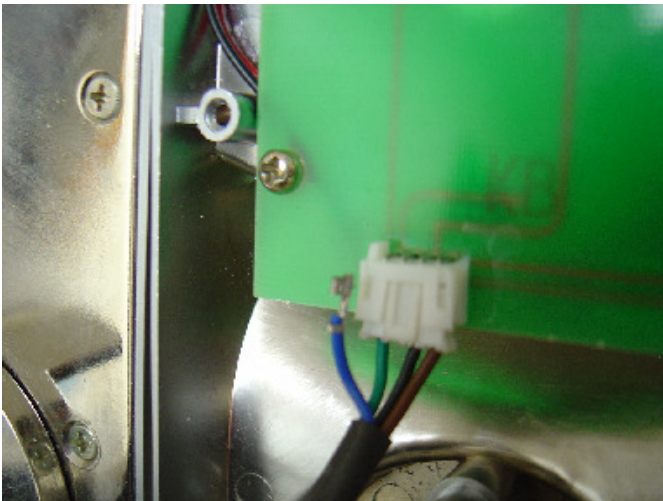

Last update 06/25/2012

Disable E4 inside Lock Push Button:

New Style Eternity 4:

Disconnect Orange wire from connector.

Disable E4 inside Lock Push Button:

Old style Eternity 4:

Disconnect Blue wire from connector.